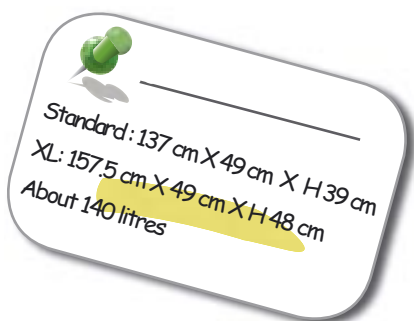

Transport bag

Ideal way to transport or protect the Hippocampe when folded up. Can be stored in the boot of the car, on an airplane, etc..

**STORE
TRANSPORT
PROTECT**

TRANSPORT BAG