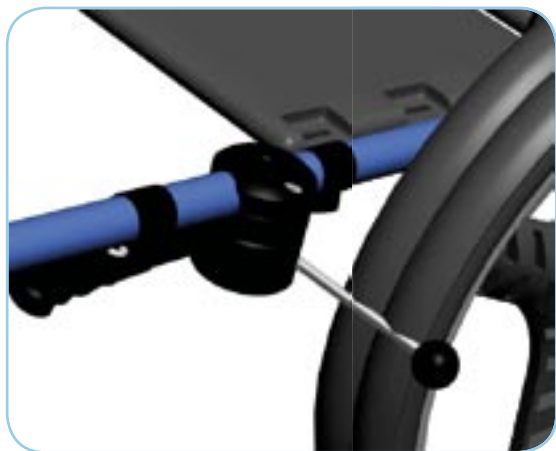

Armrests

**This option can be ordered separately from the wheelchair and is easy to set up.*

Harness* Neoprene

Helps the user find and maintain a comfortable position.

Harness

Neoprene

Elastic

Comfortable

Water-Resistant

**This option can be ordered separately from the wheelchair and is easy to set*

pivoting brakes*

Pivoting parking brake, located under the seat.
Handy option for keeping the wheelchair still while the
person is being moved